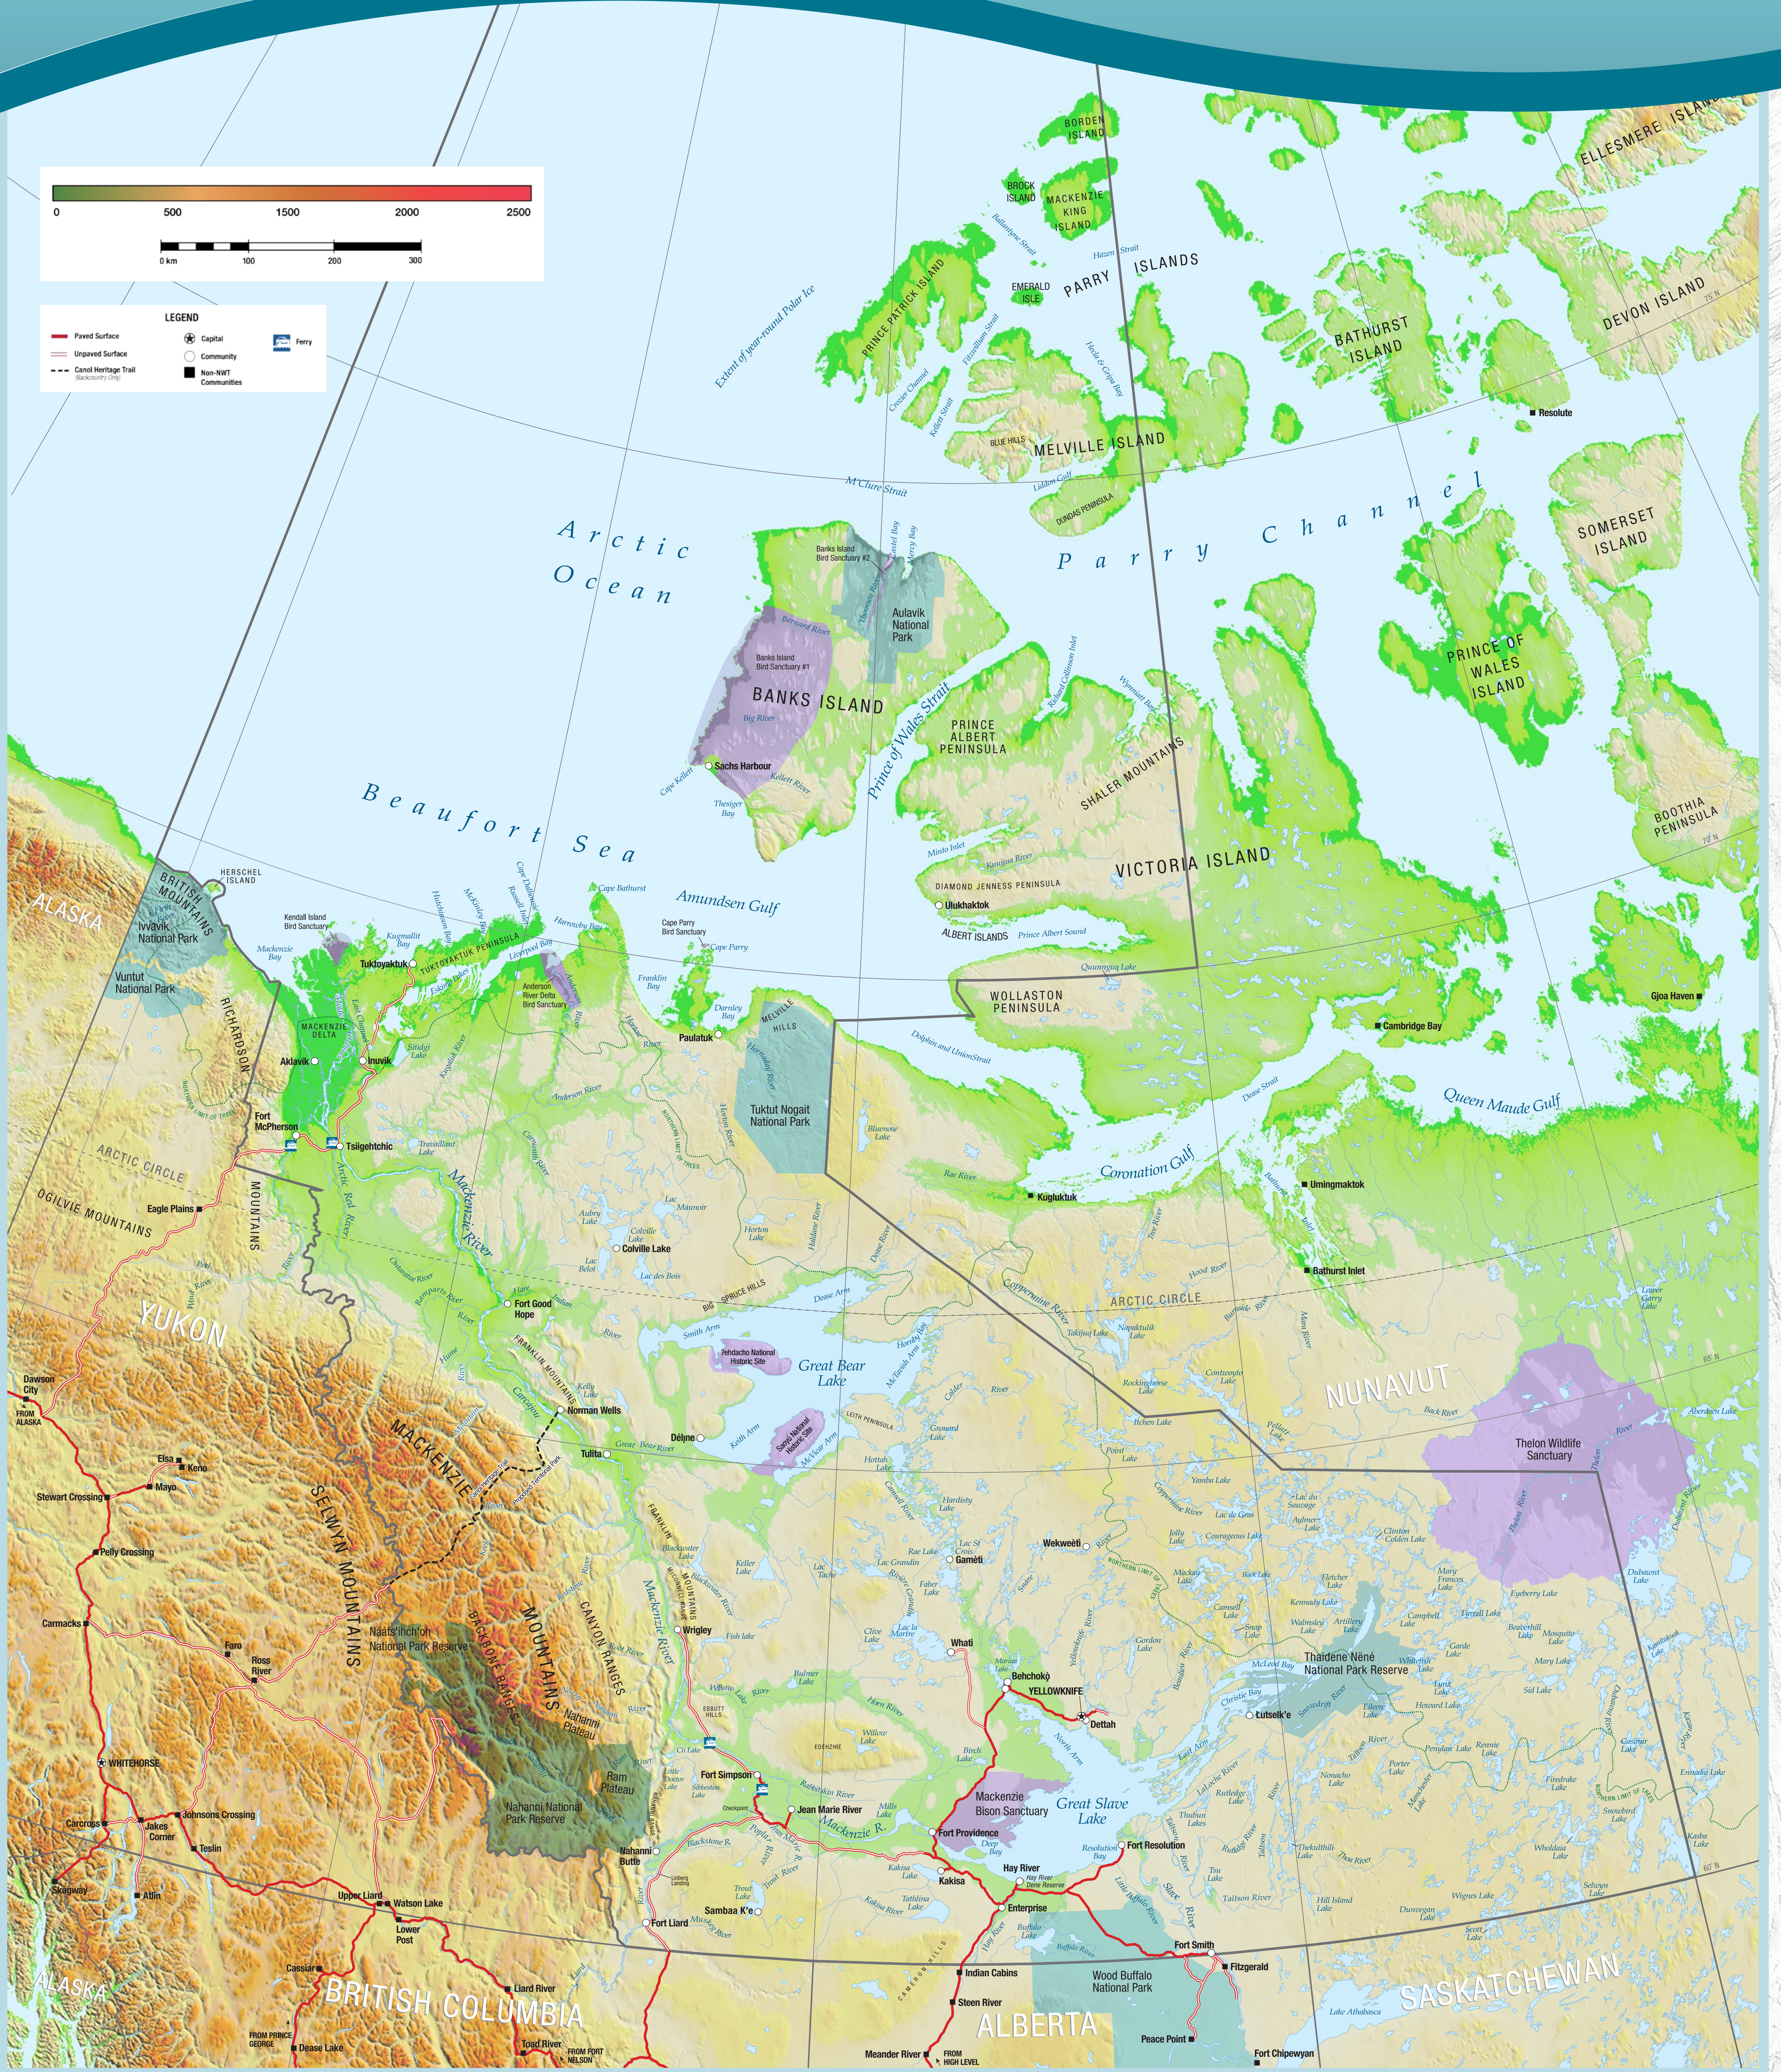

NWTParks

NORTHWEST TERRITORIES EXPLORERS' MAP

LEGEND	
	Paved Surface
	Unpaved Surface
	Canal Heritage Trail (Backcountry Only)
	Capital
	Community
	Non-NWT Communities
	Ferry